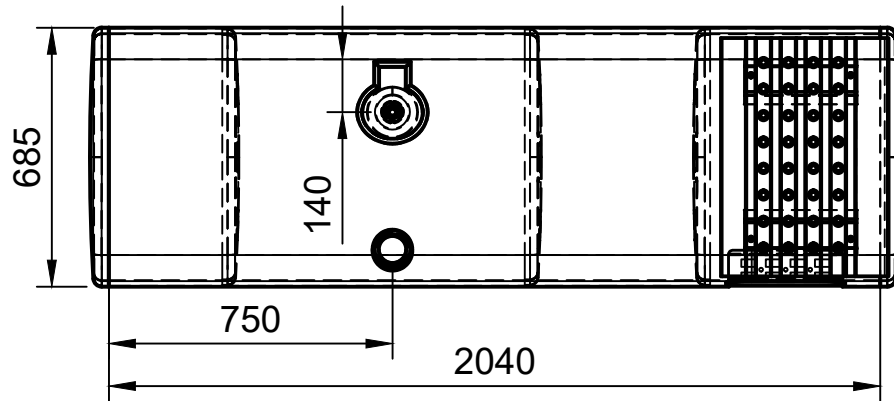

A (1:10)

1/2" MALE-FEMALE TREAD

MAN OEM: 81122015671 - 81122016032 - 81122015699

KOCAELİ METAL DEPO
+902623711442-46
gokhan.tunali@kmd.com.tr
www.kmd.com.tr

TITLE:
625X685X2140 MAN FUEL TANK

PRODUCT CODE: 6368214001	DATE:	LITER: 780 L
-----------------------------	-------	-----------------

DRAWN :	MATERIAL:		
APPROVED:	WEIGHT :	DWG NO: 63680035F	
CUSTOMER:	SCALE : 1:20	SHEET 1 OF 1	A4